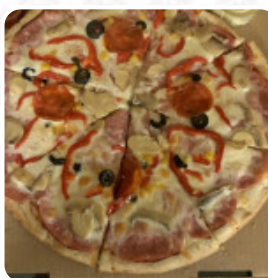

Este posibil să avem **lista de la Great Europe Spedition** din Belis în fotografiile noastre. Un meniu poate fi găsit mai jos.